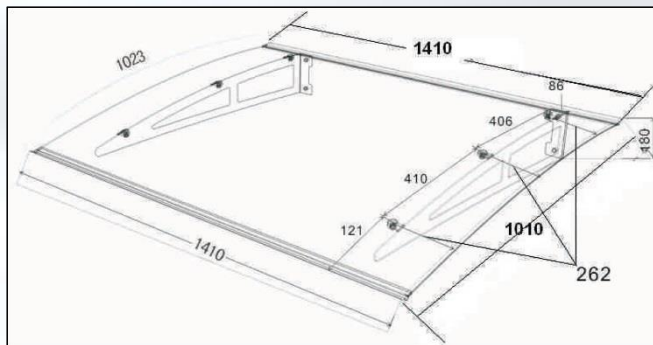

**GENERAL DESCRIPTION**

Dosello, 1400mm wide x 1000mm projection overdoor canopy with aluminium look arms with 3mm solid polycarbonate glazing. UV stabilized.

2 year guarantee.

**TECHNICAL DRAWINGS**

**INSTALLATION GUIDE**

A copy of the fitting instructions are also included in the canopy packaging. Please note that the arrow on the polycarbonate glazing means that face up!