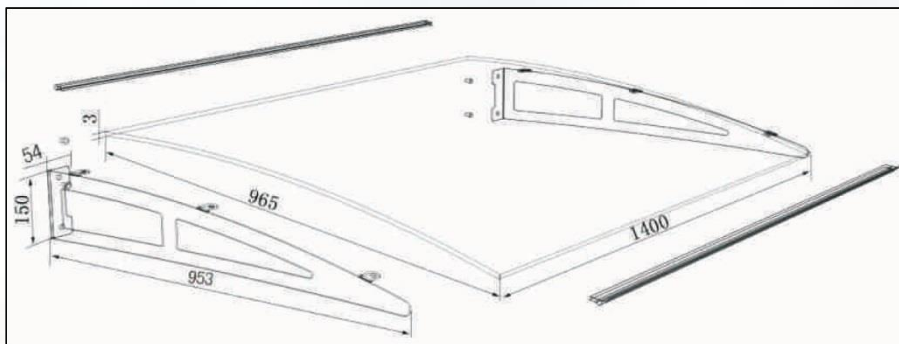

**GENERAL DESCRIPTION**

Dosello, 1400mm wide x 1000mm projection overdoor canopy with aluminium look arms with 3mm solid polycarbonate glazing. UV stabilized.

2 year guarantee.

**TECHNICAL DRAWINGS**

**INSTALLATION GUIDE**

A copy of the fitting instructions are also included in the canopy packaging. Please note that the arrow on the polycarbonate glazing means that face up!