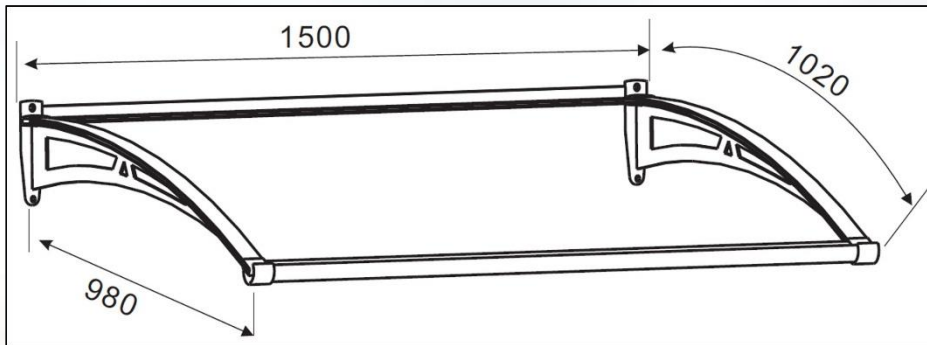

**GENERAL DESCRIPTION**

La Colatta, 1500mm wide x 1000mm projection overdoor canopy with aluminium arms with 3mm solid polycarbonate glazing.

2 year guarantee.

**TECHNICAL DRAWINGS**

**INSTALLATION GUIDE**

A copy of the fitting instructions are also included in the canopy packaging. Please note that the arrow on the polycarbonate glazing means that face up!