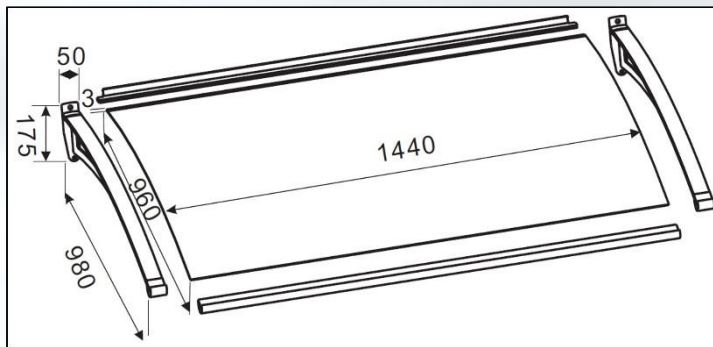

**GENERAL DESCRIPTION**

La Colatta, 1500mm wide x 1000mm projection overdoor canopy with aluminium arms with 3mm solid polycarbonate glazing.

2 year guarantee.

**TECHNICAL DRAWINGS**

**INSTALLATION GUIDE**

A copy of the fitting instructions are also included in the canopy packaging. Please note that the arrow on the polycarbonate glazing means that face up!