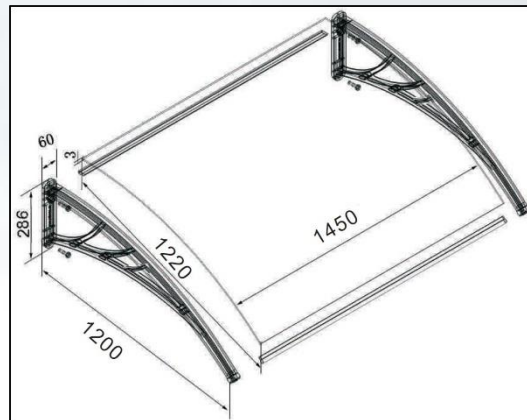

TECHNICAL DRAWINGS