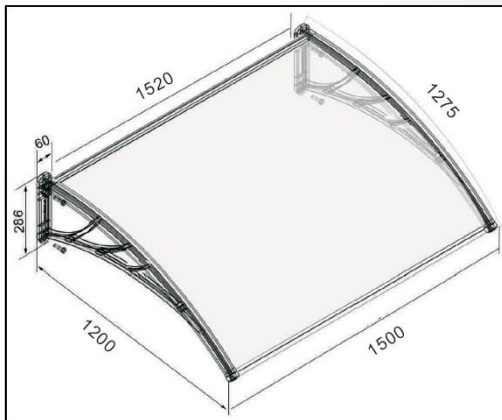

TECHNICAL DRAWINGS