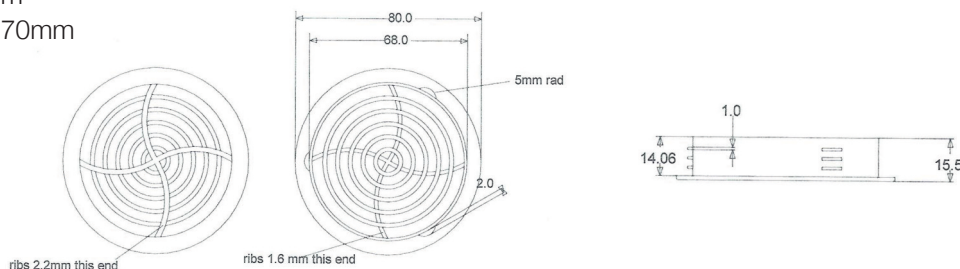

Easy-Trim Ventilation - Circular Soffit Vents

easy-trim[®] Ventilation

Description

The Easy Trim Soffit Vent provides the recommended 10000mmsqm/m ventilation opening at the eaves when installed at 250mm centers. Suitable for new builds and refurbishment projects.

Installation

Install into pre-drilled 67mm diameter openings in the soffit boards.

Product Codes

EDEV/CSV/BLACK	EDEV/CSV/TAN
EDEV/CSV/BROWN	EDEV/CSV/WHITE
EDEV/CSV/GREY	

Packaging & Material

Packaging: 50 pieces per outer

Material: Polypropylene

Colours: Black, White, Grey (RAL 7016), Tan (RAL 1011) and Dark Brown (RAL 8017)

Dimensions

Base Diameter: 80mm

Ventilation Opening: 70mm

Tel: +44 (0) 845 034 6008

e: enquiries@easy-trim.co.uk